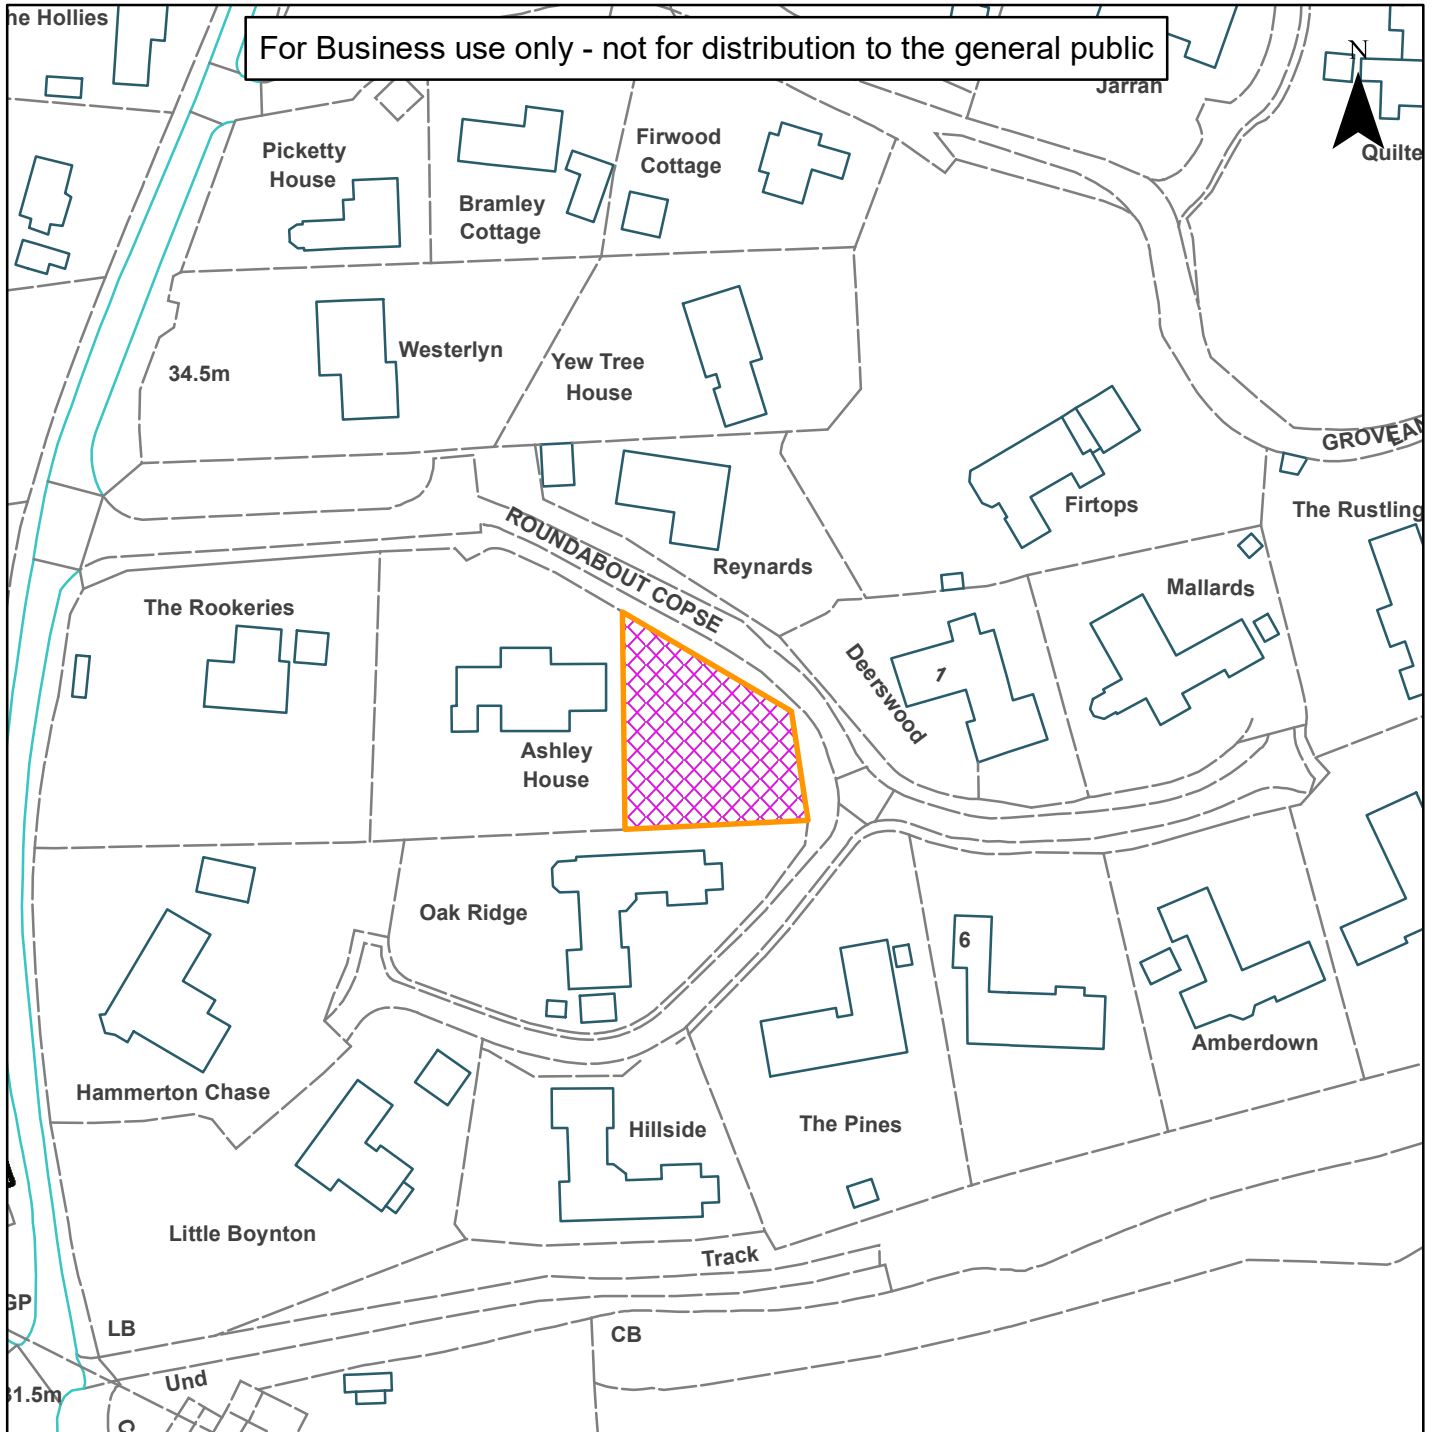

# 10) DC/21/1234

## Horsham District Council

Ashley House, Roundabout Copse, West Chiltington, Pulborough, West Sussex, RH20 2RN

Scale: 1:1,250

Reproduced by permission of Ordnance Survey map on behalf of HMSO. © Crown copyright and database rights (2019). Ordnance Survey Licence.100023865